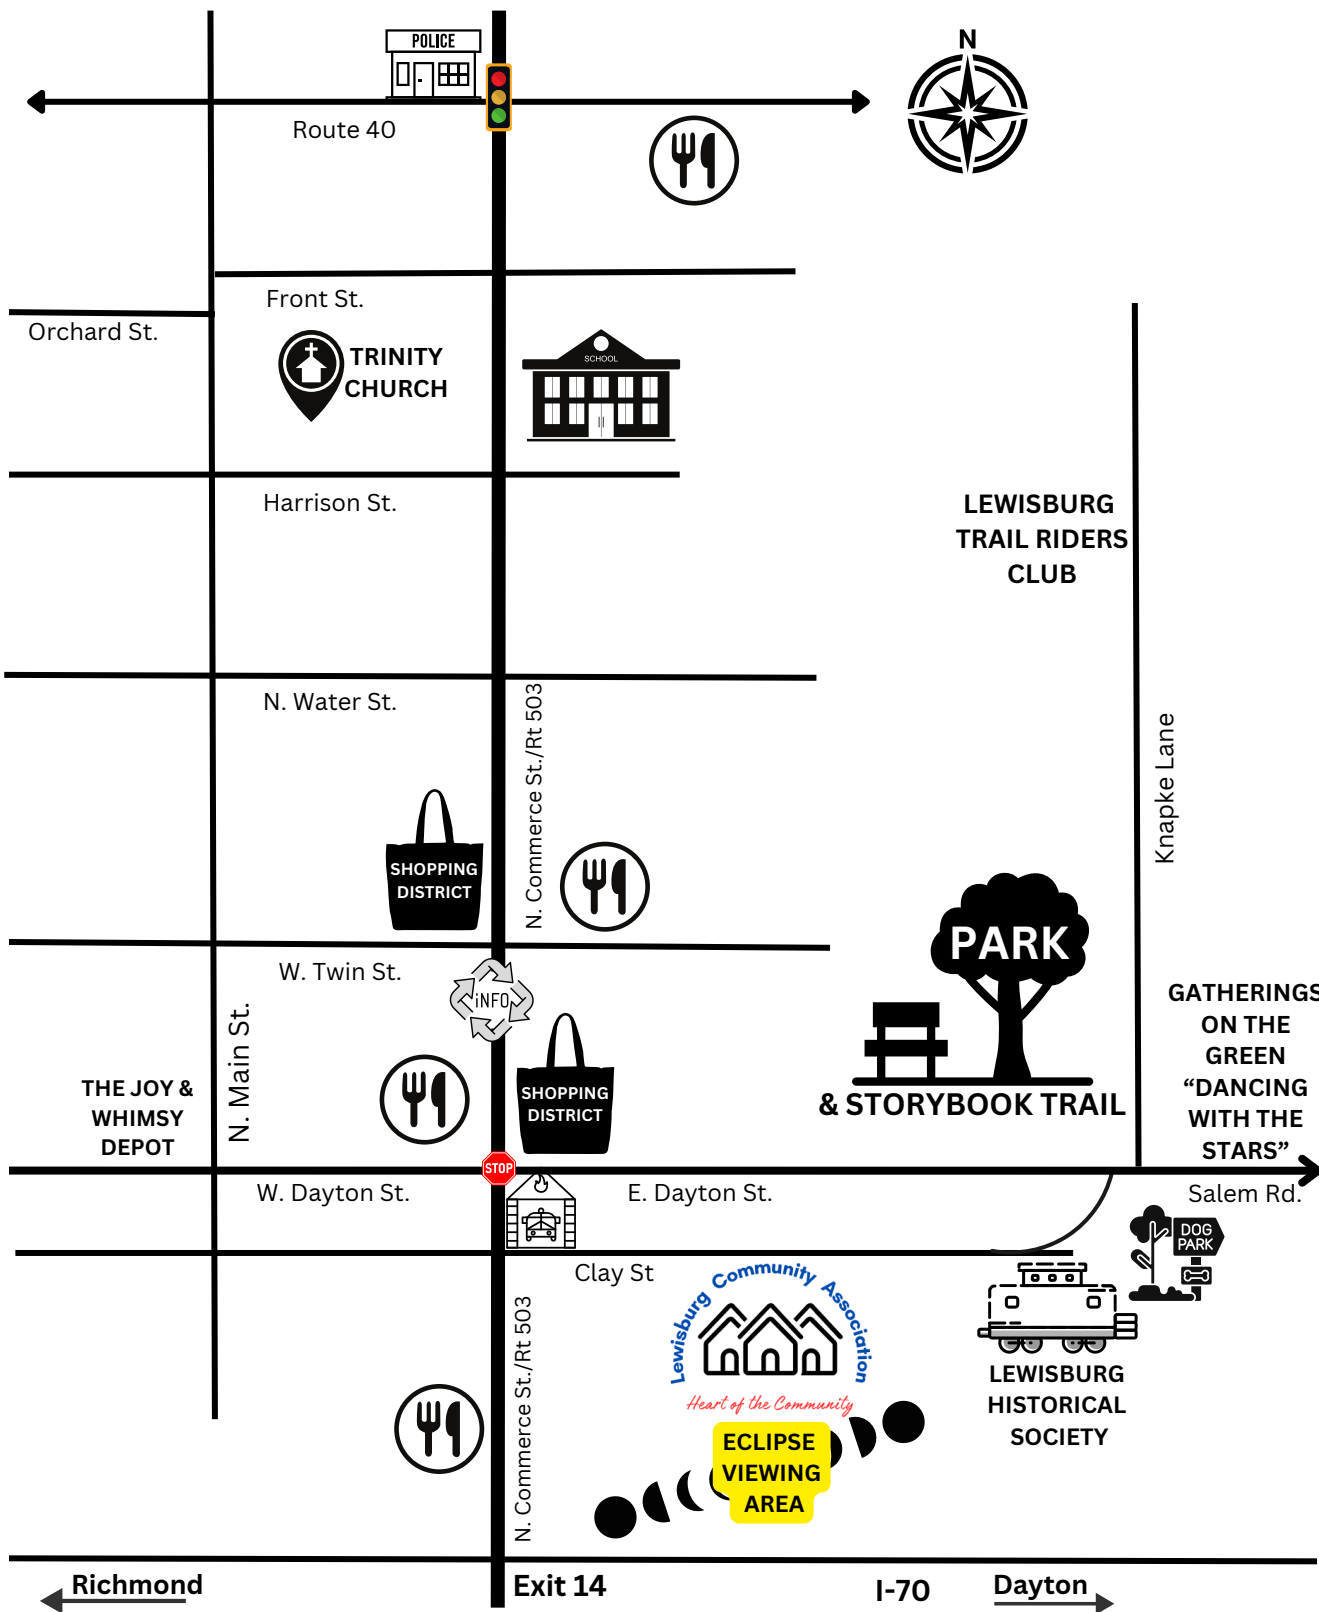

## Map & Schedule of Events

## Friday, 4/5/24

- 11A, 1P, 3P, 5P, 7P: Eclipse Cookie Decorating at Flour Bakery, 206 N Commerce St., \$15 - Walk-in only
- 5-8P: Open Mic at Brick Rhod Bistro, 109 N. Commerce St.
- 5-8 P: Eclipse Commemorative Craft at Joy & Whimsy Depot, 200 W Dayton St. Free.

**Local businesses open  
throughout the weekend -  
find them on FaceBook!**

**1893 Storehouse Co  
Back Door Crafts LLC  
& Antiques**

**Bicentennial Store**

**Bloom Market**

**Brick Rhod Antiques  
& Bistro**

**C Sharp LLC**

**Flour Bakery & Gifts  
Joy & Whimsy Depot**

**Livin' On Dreams Boutique**

**Mad About Ice Cream**

**Petals & Metal Flower Farm**

**Sarah's Pizza**

**Yankee Clover Mercantile  
& More**